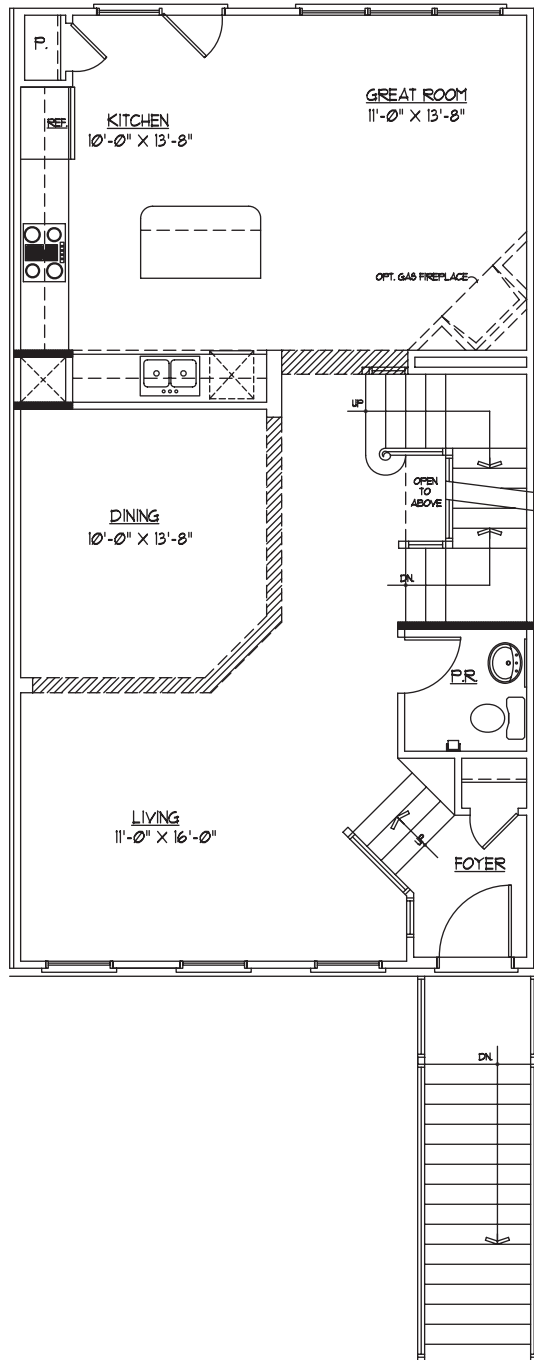

The Meridian

1st & 2nd floor

PART. FIRST FLOOR PLAN
W/ OPT. GOURMET KITCHEN
SCALE: 1/4"=1'-0"

Floorplans are for illustrative purposes only. Dimensions are approximate.