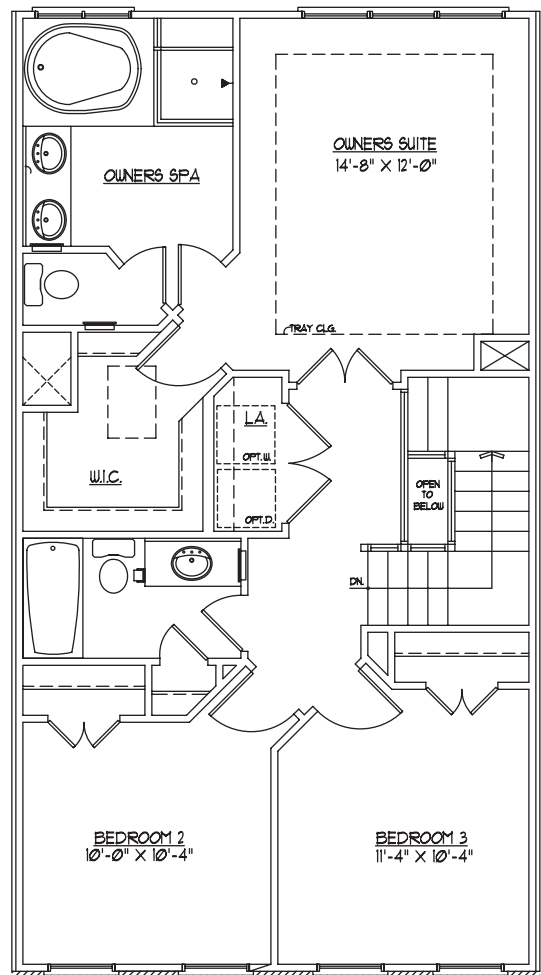

The Meridian

1st & 2nd floor

PART. FIRST FLOOR PLAN
W/ OPT. GOURMET KITCHEN
SCALE: 1/4"=1'-0"

Floorplans are for illustrative purposes only. Dimensions are approximate.